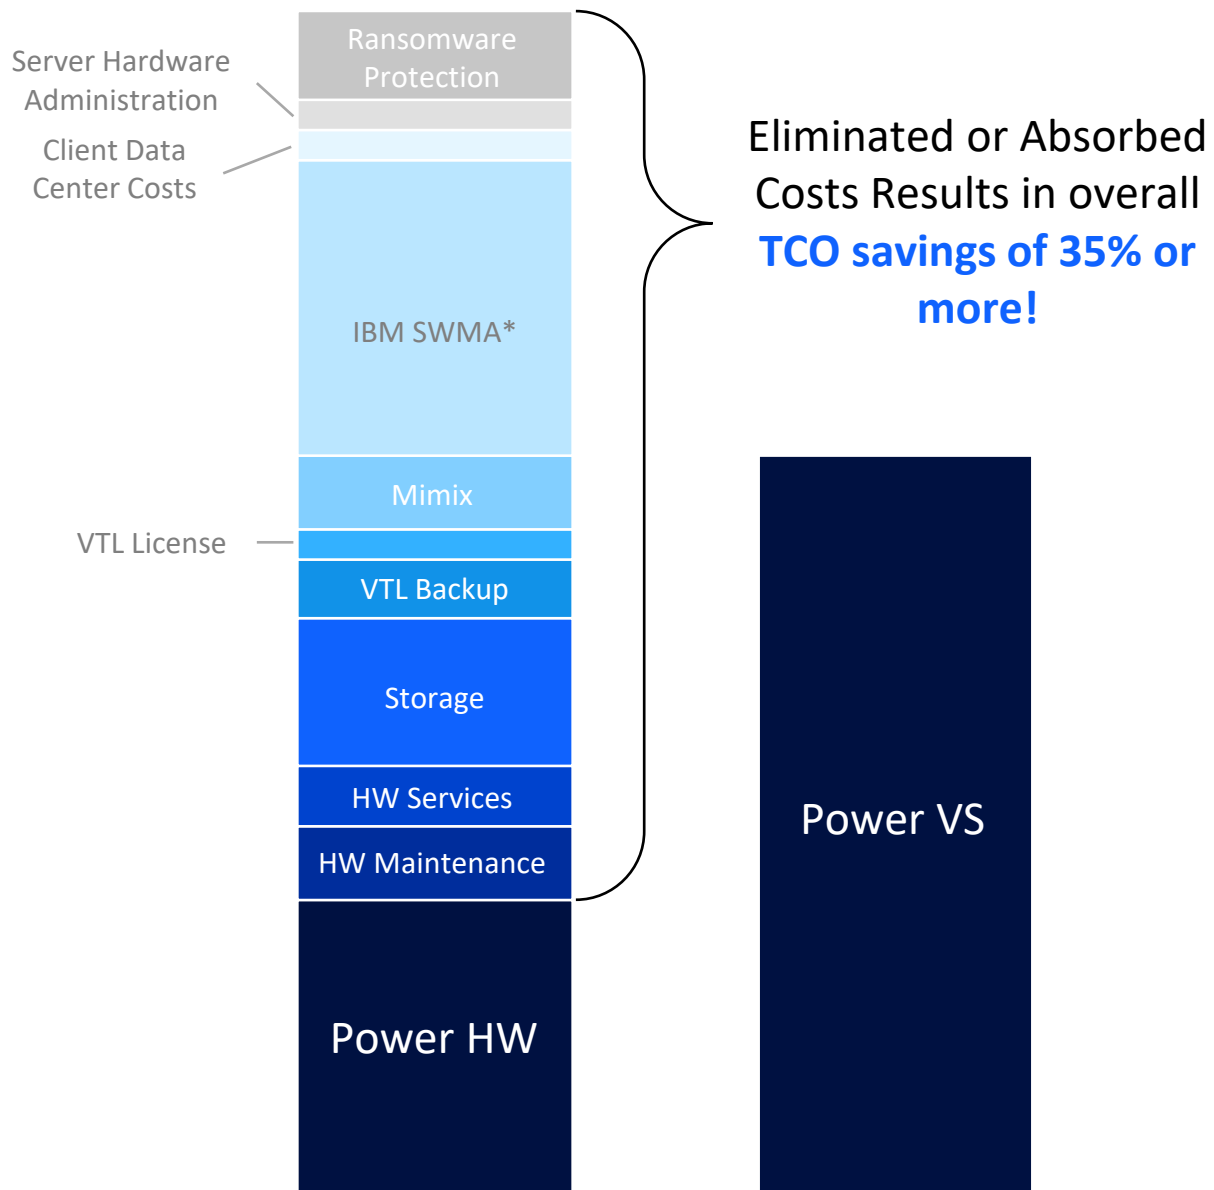

PowerVS eliminates several on-prem cost line items

On-Prem Cost	PowerVS Eliminates or Reduces
Ransomware Protection	Snapshots + air gapped backup with ability to identify the last known good copy -> Included
Server Hardware Administration	Eliminated - OS and applications responsibility of the client/managed services provider
Client Data Center Costs	Eliminated
IBM SWMA (*)	License portability SWMA Included
Mimix (**)	The end state solution with PR and DR both in Cloud would not require Mimix software or services
VTL Backup Software License	Included
VTL Backup Server, Storage, Network	Included
Storage	Included
HW Services	Eliminated
IBM Hardware Maintenance	Eliminated
Power HW	On-prem -> PowerVS