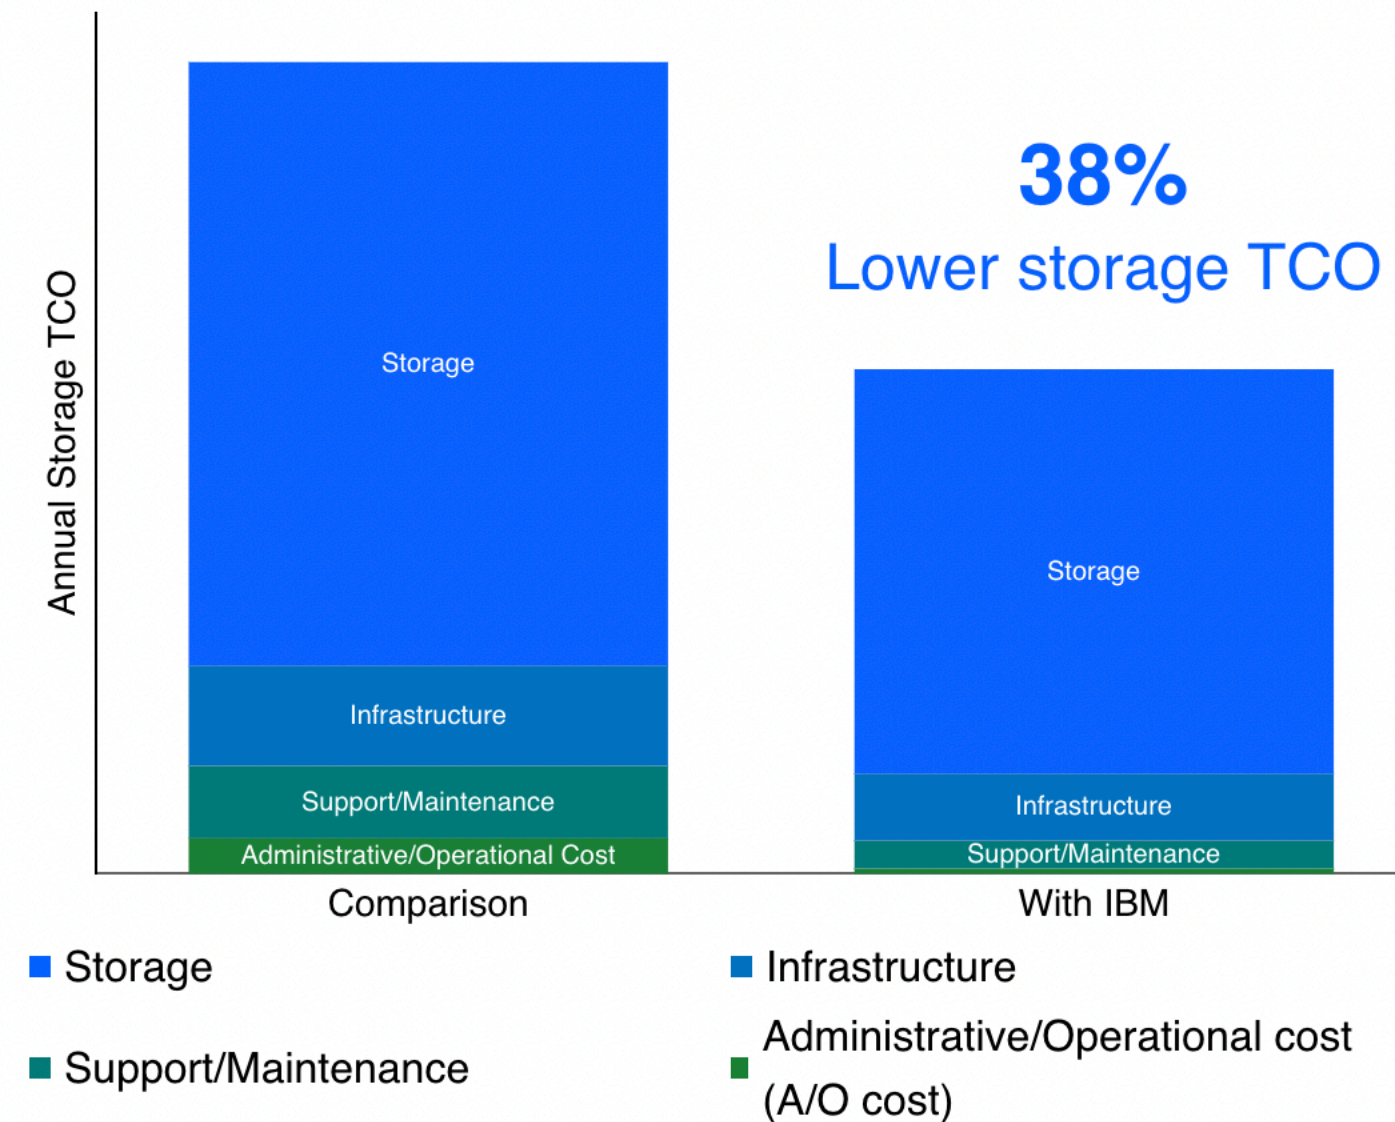

Enterprise-grade storage that's ready to grow with you

See how much you could save with **IBM FlashSystem**

Number of system admins	2	i
Usable capacity (TB)	1,000	i
How modern is your current system?	Basic	i

[View / Modify Model Assumptions](#)

[Talk to an Expert](#)

$1.8M - Annual Storage Savings
$175.8K - Annual Administrative Savings and Benefits

Toggle Chart View